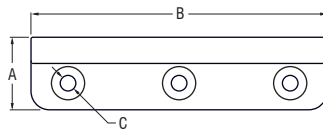

RC1192FP fastener plate