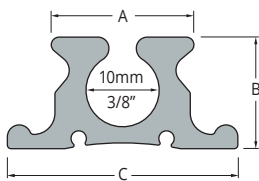

RC1192 track profile