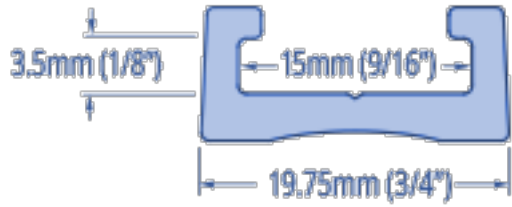

C-Track Traveller System  
Series 19, Track

**BRIERLEY**  
HOSE AND HANDLING

	Product No.	Desc.	Weight
			<b>g</b>
	RC9190-1.5	1496mm (58 7/8") long	321
	RC9190-0.3	296mm (11 5/8") long	64
	RC9190-0.45	446mm (17 (9/16") long	96
	RC9190-3.0	2996mm (117 5/16") long	643