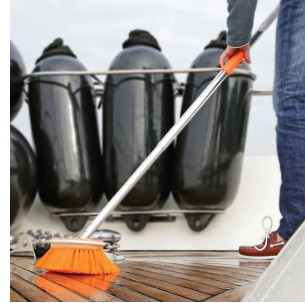

DECKMATE - CLEANING PRODUCTS

CLEANING SIMPLIFIED

The Deck Mate system has been developed to make cleaning your vessel simpler, quicker and easier.

The focus is to provide a professional grade cleaning system to make detailing easy, effective and finish friendly.

Quality and performance is a top priority but it also has to be affordable. Each tool in the system is designed by professional detailers to make the cleaning process fast and simple.

In the Deck Mate system, every quick release tool locks positively onto the handle.

The telescoping handles extend with the same quick release system for a positive lock.

The Deck Mate system features premium quality brushes, micro fiber, accessories and super absorbent drying products to ensure you'll spend less time cleaning.

Deck Mate is Cleaning. Simplified.