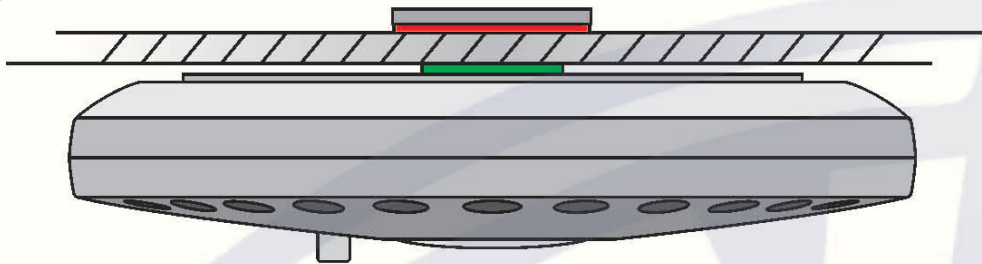

LED Light

with innovative magnetic holder for fabrics

LED Light with magnetic holder for fabrics

Warm LED Light - exactly where you need it

No matter - whether on the sprayhood or bimini or any other awning fabric. Thanks to the new innovative magnetic holder, you will be able to bring light into the dark, exactly where you need it.

*Simple but
ingenious*

This patent-protected magnetic mounting idea finally replaces hazardous candle light, suspended torches and other awkward lighting appliances on board.

In addition to the magnetic holder the light can be used as a wall or ceiling light in the interior of the vessel (two integrated hangers)

Easy Mounting

thanks to the innovative magnetic mounting idea, the lamp can be installed quickly & simply on all awning fabrics.

Once attached it can be moved easily to the position where light is needed.

This product has been nominated in the category **Deck equipment, sails and rigging** by the jury for the DAME - Design Award 2016.

Specifications:

Dimension:	Ø 13cm x 2,5 cm
Illumination:	2 lighting levels (3/23 LEDs) <i>warm light</i>
Illumination time:	up to 100 hours
Power Supply:	4 x AA (1,5V) not included
Warranty:	1 year