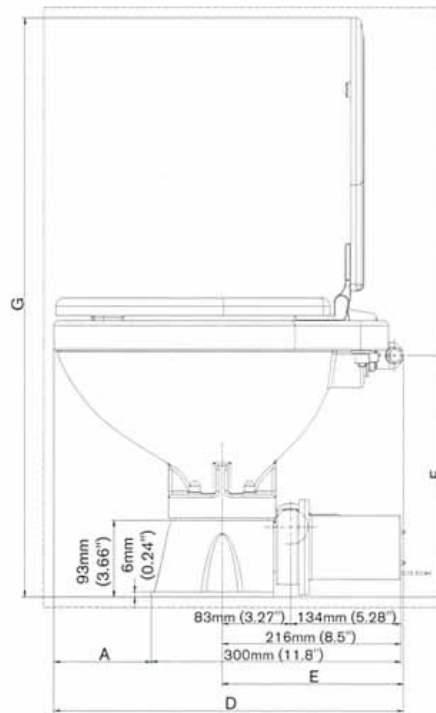

AquaT™ Silent Electric

Order No.	Description	Net Weight	A	B	C	D	E	F	G
80-47231-01	Compact, 12V	9,6 kg	120 mm	390 mm	335 mm	420 mm	215 mm	290 mm	700 mm
		21 lbs	4.7 inch	15.4 inch	13.2 inch	16.5 inch	8.5 inch	11.4 inch	27.6 inch
80-47231-02	Compact, 24V	9,6 kg	120 mm	390 mm	335 mm	420 mm	215 mm	290 mm	700 mm
		21 lbs	4.7 inch	15.4 inch	13.2 inch	16.5 inch	8.5 inch	11.4 inch	27.6 inch
80-47232-01	Comfort, 12V	11 kg	190 mm	385 mm	365 mm	490 mm	275 mm	280 mm	755 mm
		24 lbs	7.5 inch	15.2 inch	14.4 inch	19.3 inch	10.8 inch	11.0 inch	29.7 inch
80-47232-02	Comfort, 24V	11 kg	190 mm	385 mm	365 mm	490 mm	275 mm	280 mm	755 mm
		24 lbs	7.5 inch	15.2 inch	14.4 inch	19.3 inch	10.8 inch	11.0 inch	29.7 inch