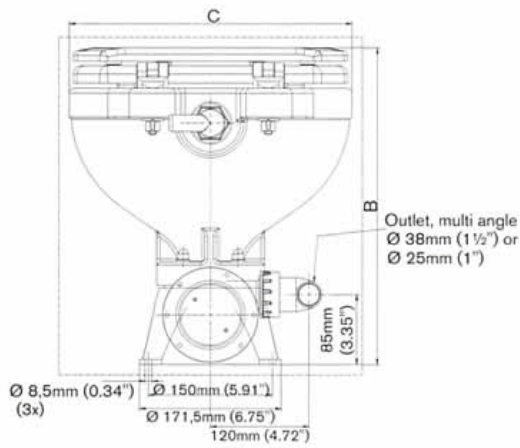

AquaT™ Silent Electric

Order No.	Description	Net Weight	A	B	C	D	E	F	G
80-47231-01	Compact, 12V	9,6 kg	120 mm	390 mm	335 mm	420 mm	215 mm	290 mm	700 mm
		21 lbs	4.7 inch	15.4 inch	13.2 inch	16.5 inch	8.5 inch	11.4 inch	27.6 inch
80-47231-02	Compact, 24V	9,6 kg	120 mm	390 mm	335 mm	420 mm	215 mm	290 mm	700 mm
		21 lbs	4.7 inch	15.4 inch	13.2 inch	16.5 inch	8.5 inch	11.4 inch	27.6 inch
80-47232-01	Comfort, 12V	11 kg	190 mm	385 mm	365 mm	490 mm	275 mm	280 mm	755 mm
		24 lbs	7.5 inch	15.2 inch	14.4 inch	19.3 inch	10.8 inch	11.0 inch	29.7 inch
80-47232-02	Comfort, 24V	11 kg	190 mm	385 mm	365 mm	490 mm	275 mm	280 mm	755 mm
		24 lbs	7.5 inch	15.2 inch	14.4 inch	19.3 inch	10.8 inch	11.0 inch	29.7 inch