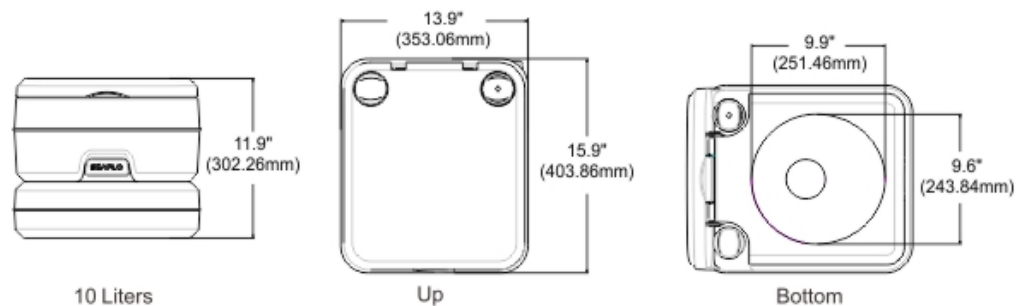

Portable Toilet 10L

The SEAFLO portable toilet is intended for mobile use, such as camping, boating, caravans, cabins, medical, children, home, emergencies, etc. It has high quality construction and makes it strong and durable. Its lightweight design makes it easy to transport and be placed anywhere. Light weight and durable. Compact design for easy storage and transportation. Large, comfortable seat, simple to use, easy to maintain. No external water or power connections required.

DIMENSIONS

STANDARD PUMP CONFIGURATIONS

Model	SFPT-10-01
Flushing water tank	13L (3.43 Gallon)
Waste tank	10L (2.5 Gallon)
Dimension (L*W*H) mm	404*354*313
Material	PP,PA,HDPE,ABS
Package includes	1 x Portable Toilet, 1 x Owners' Manual