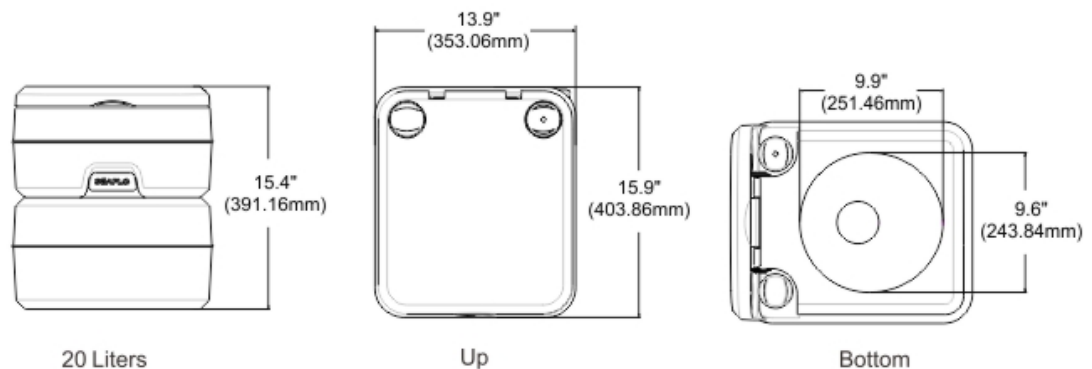

Portable Toilet 20L

The SEAFLO portable toilet is intended for mobile use, such as camping, boating, caravans, cabins, medical, children, home, emergencies, etc. It has high quality construction and makes it strong and durable. Its lightweight design makes it easy to transport and be placed anywhere. Light weight and durable. Compact design for easy storage and transportation. Large, comfortable seat, simple to use, easy to maintain. No external water or power connections required.

DIMENSIONS

STANDARD PUMP CONFIGURATIONS

Model	SFPT-20-01
Flushing water tank	13L (3.43 Gallon)
Waste tank	20L (5 Gallon)
Dimension (L*W*H) mm	404*354*403
Material	PP,PA,HDPE,ABS
Package includes	1 x Portable Toilet, 1 x Owners' Manual