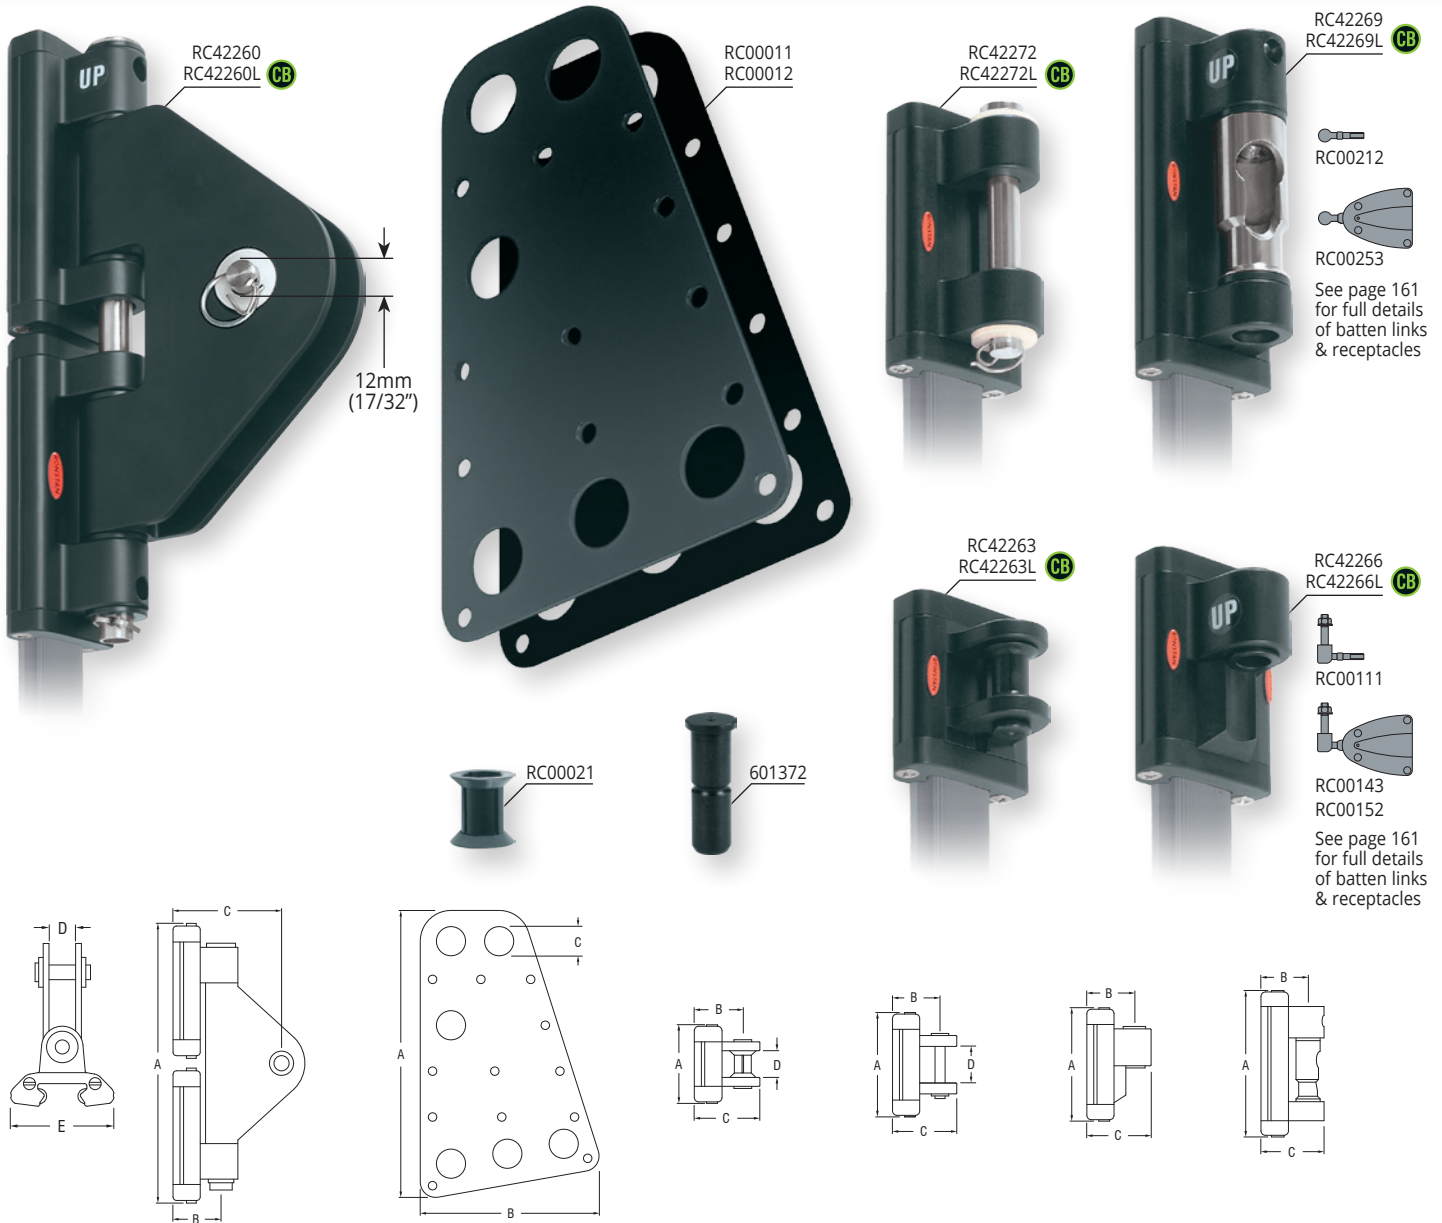

Monohulls to 18m (60ft)  
 or sail area 58m<sup>2</sup> (624ft<sup>2</sup>).

Multihulls to 12m (40ft)  
 or sail area 46m<sup>2</sup> (495ft<sup>2</sup>).

PRODUCT No.	DESCRIPTION	A	B	C	D	E	WEIGHT	A	B	C	D	E	WEIGHT
		mm	mm	mm	mm	mm	g	in	in	in	in	in	oz
<b>Series 22 BB</b>													
RC00010	Headboard plates (pair)	188	119	23	-	-	173	7 13/32	4 11/16	29/32	-	-	6.1
RC12260	Headboard car	206	33	78	17	57.5	584	8 1/8	1 5/16	3 1/16	2 1/32	2 1/4	20.6
RC12263	Intermediate car	64	33	45	18	57.5	110	2 17/32	1 5/16	1 25/32	23/32	2 1/4	3.9
RC12266	Batten car	77	33	45	-	57.5	155	3 1/32	1 5/16	1 25/32	-	2 1/4	5.5
RC12269	Quick release batten car	120	33	45	-	57.5	360	4 23/32	1 5/16	1 25/32	-	2 1/4	12.7
RC12272	Reef car	130	33	45	32	57.5	350	5 1/8	1 5/16	1 25/32	1 1/4	2 1/4	12.3
<b>Spare Parts</b>													
501001	Ball bearing, Torlon®, 6.35mm (1/4") diameter	-	-	-	-	-	1	-	-	-	-	-	0.1
601372	Replacement pin for RC12263	-	-	-	-	-	5	-	-	-	-	-	0.2
RC00021	Replacement bush for RC12263	-	-	-	-	-	1	-	-	-	-	-	0.1

**Series 22 CB Cars for Standard Track**

RC42260	Headboard car	235	34	95	17	47	814	9 1/4	1 11/32	3 3/4	2 1/32	1 7/8	28.7
RC42263	Intermediate car	54	34	46	18	47	102	2 1/8	1 11/32	1 25/32	2 3/32	1 7/8	3.6
RC42266	Batten car	72	34	46	-	47	142	2 27/32	1 11/32	1 25/32	-	1 7/8	5.0
RC42269	Quick release batten car	116	34	46	-	47	336	4 9/16	1 11/32	1 25/32	-	1 7/8	11.8
RC42272	Reef car	86	34	46	32	47	224	3 13/32	1 11/32	1 25/32	1 1/4	1 7/8	7.9

**Series 22 CB Cars for Luff Groove Track**

RC42260L	Headboard car	235	34	95	17	47	814	9 1/4	1 11/32	3 3/4	2 1/32	1 7/8	28.7
RC42263L	Intermediate car	54	34	46	18	47	102	2 1/8	1 11/32	1 25/32	2 3/32	1 7/8	3.6
RC42266L	Batten car	72	34	46	-	47	142	2 27/32	1 11/32	1 25/32	-	1 7/8	5.0
RC42269L	Quick release batten car	116	34	46	-	47	334	4 9/16	1 11/32	1 25/32	-	1 7/8	11.8
RC42272L	Reef car	86	34	46	32	47	224	3 13/32	1 11/32	1 25/32	1 1/4	1 7/8	7.9