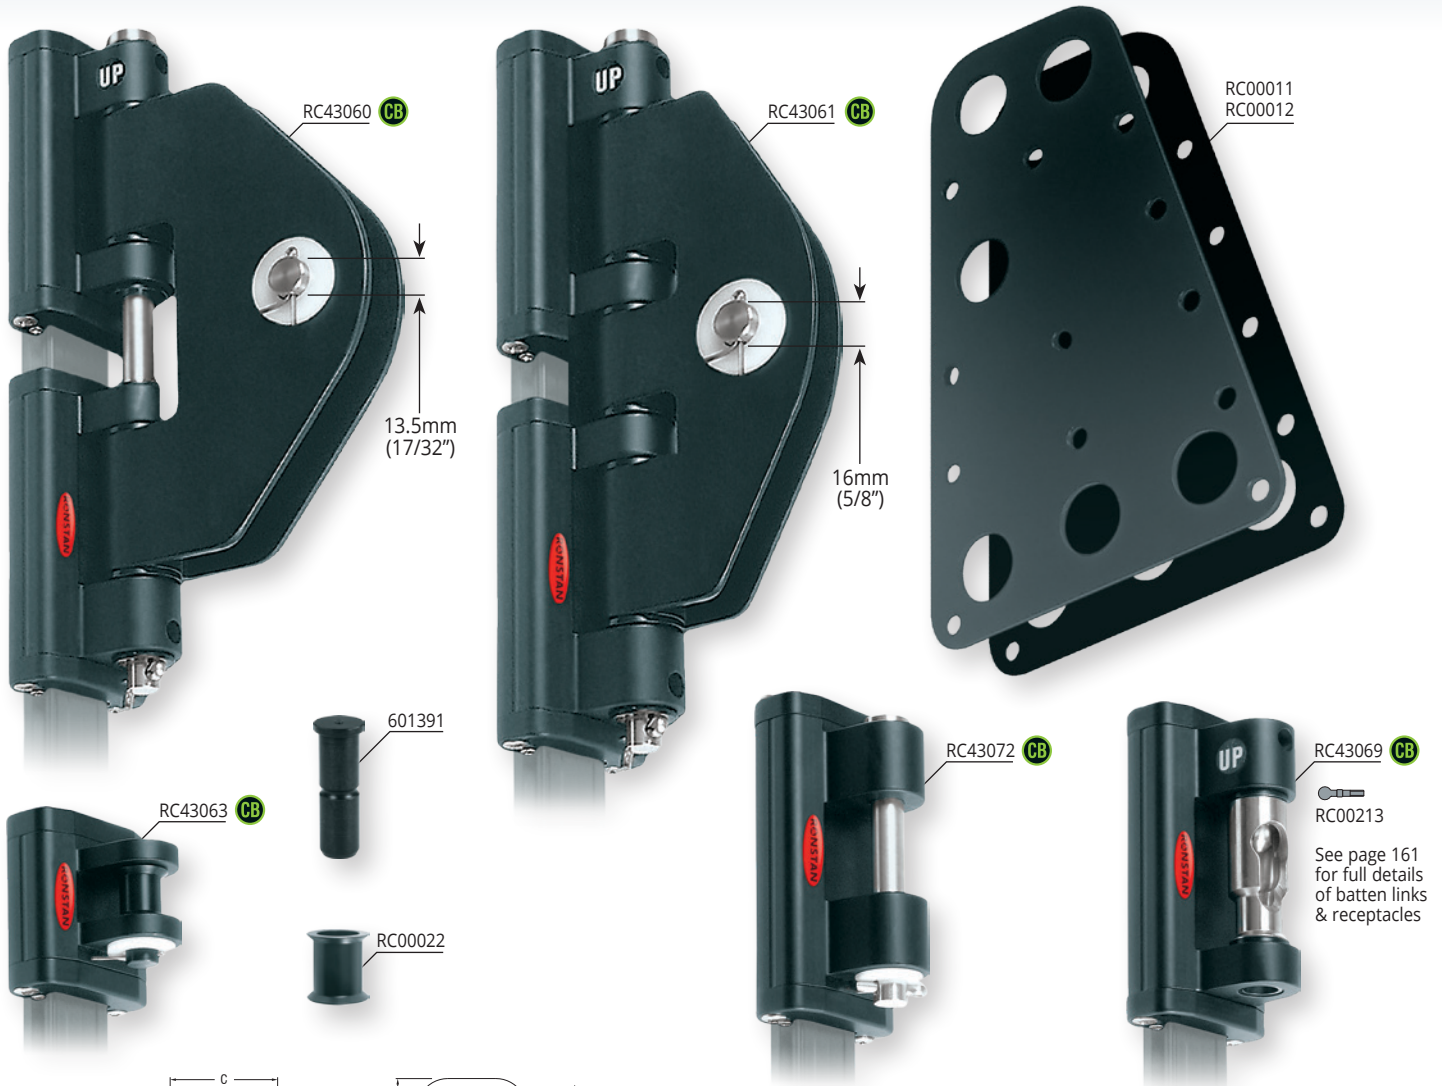

Monohulls to 23m (75ft)
 or sail area 120m² (1292ft²).

Multihulls to 17m (56ft)
 or sail area 93m² (1001ft²).

PRODUCT No.	DESCRIPTION	A	B	C	D	E	WEIGHT	A	B	C	D	E	WEIGHT
		mm	mm	mm	mm	mm	g	in	in	in	in	in	oz
Series 30 BB													
RC00011	Headboard plates (pair)	280	175	28	-	-	540	11 1/32	6 29/32	1 3/32	-	-	19.0
RC00012	Headboard plates (pair)	280	175	23	-	-	540	11 1/32	6 29/32	29/32	-	-	19.0
RC13060	Headboard car	255	43	120	20	76.4	1245	10 1/16	1 11/16	4 23/32	25/32	3	43.9
RC13063	Intermediate car	78	43	56	19	76.4	230	3 1/16	1 11/16	2 7/32	3/4	3	8.1
RC13069	Quick release batten car	129	43	56	-	76.4	555	5 3/32	1 11/16	2 7/32	-	3	19.6
RC13072	Reef car	130	43	56	37	76.4	534	5 1/8	1 11/16	2 7/32	15/32	3	18.8
Spare Parts													
501003	Ball bearing, Torlon®, 7.95mm (5/16") diameter	-	-	-	-	-	1	-	-	-	-	-	0.1
601391	Replacement pin for RC13063	-	-	-	-	-	7	-	-	-	-	-	0.2
RC00022	Replacement bush for RC13063	-	-	-	-	-	1	-	-	-	-	-	0.1

See page 161 for full details of batten links & receptacles

PRODUCT No.	DESCRIPTION	A	B	C	D	E	WEIGHT	A	B	C	D	E	WEIGHT
		mm	mm	mm	mm	mm	g	in	in	in	in	in	oz
Series 30 CB													
RC00011	Headboard plates (pair)	280	175	28	-	-	540	11 1/32	6 29/32	1 3/32	-	-	19.0
RC00012	Headboard plates (pair)	280	175	23	-	-	540	11 1/32	6 29/32	29/32	-	-	19.0
RC43060	Headboard car	255	43	120	20	58	1405	10 1/16	1 11/16	4 23/32	25/32	2 9/32	49.6
RC43061	Headboard car	337	43	120	20	58	1900	13 9/32	1 11/16	4 23/32	25/32	2 9/32	67.0
RC43063	Intermediate car	69	43	56	19	58	255	2 23/32	1 11/16	2 7/32	3/4	2 9/32	9.0
RC43069	Quick release batten car	119	43	56	-	58	525	4 11/16	1 11/16	2 7/32	-	2 9/32	18.5
RC43072	Reef car	119	43	56	37	58	545	4 11/16	1 11/16	2 7/32	1 15/32	2 9/32	19.2
Spare Parts													
601391	Replacement pin for RC43063	-	-	-	-	-	7	-	-	-	-	-	0.2
RC00022	Replacement bush for RC43063	-	-	-	-	-	1	-	-	-	-	-	0.1