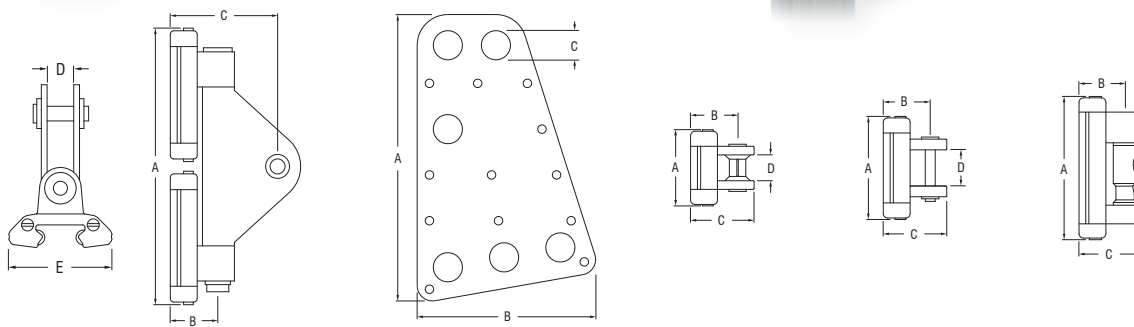

Monohulls to 23m (75ft)
 or sail area 120m² (1292ft²).

Multihulls to 17m (56ft)
 or sail area 93m² (1001ft²).

PRODUCT No.	DESCRIPTION	A	B	C	D	E	WEIGHT	A	B	C	D	E	WEIGHT
		mm	mm	mm	mm	mm	g	in	in	in	in	in	oz
Series 30 BB													
RC00011	Headboard plates (pair)	280	175	28	-	-	540	11 1/32	6 29/32	1 3/32	-	-	19.0
RC00012	Headboard plates (pair)	280	175	23	-	-	540	11 1/32	6 29/32	29/32	-	-	19.0
RC13060	Headboard car	255	43	120	20	76.4	1245	10 1/16	1 11/16	4 23/32	25/32	3	43.9
RC13063	Intermediate car	78	43	56	19	76.4	230	3 1/16	1 11/16	2 7/32	3/4	3	8.1
RC13069	Quick release batten car	129	43	56	-	76.4	555	5 3/32	1 11/16	2 7/32	-	3	19.6
RC13072	Reef car	130	43	56	37	76.4	534	5 1/8	1 11/16	2 7/32	15/32	3	18.8
Spare Parts													
501003	Ball bearing, Torlon®, 7.95mm (5/16") diameter	-	-	-	-	-	1	-	-	-	-	-	0.1
601391	Replacement pin for RC13063	-	-	-	-	-	7	-	-	-	-	-	0.2
RC00022	Replacement bush for RC13063	-	-	-	-	-	1	-	-	-	-	-	0.1

See page 161 for full details of batten links & receptacles

PRODUCT No.	DESCRIPTION	A	B	C	D	E	WEIGHT	A	B	C	D	E	WEIGHT
		mm	mm	mm	mm	mm	g	in	in	in	in	in	oz
Series 30 CB													
RC00011	Headboard plates (pair)	280	175	28	-	-	540	11 1/32	6 29/32	1 3/32	-	-	19.0
RC00012	Headboard plates (pair)	280	175	23	-	-	540	11 1/32	6 29/32	29/32	-	-	19.0
RC43060	Headboard car	255	43	120	20	58	1405	10 1/16	1 11/16	4 23/32	25/32	2 9/32	49.6
RC43061	Headboard car	337	43	120	20	58	1900	13 9/32	1 11/16	4 23/32	25/32	2 9/32	67.0
RC43063	Intermediate car	69	43	56	19	58	255	2 23/32	1 11/16	2 7/32	3/4	2 9/32	9.0
RC43069	Quick release batten car	119	43	56	-	58	525	4 11/16	1 11/16	2 7/32	-	2 9/32	18.5
RC43072	Reef car	119	43	56	37	58	545	4 11/16	1 11/16	2 7/32	1 15/32	2 9/32	19.2
Spare Parts													
601391	Replacement pin for RC43063	-	-	-	-	-	7	-	-	-	-	-	0.2
RC00022	Replacement bush for RC43063	-	-	-	-	-	1	-	-	-	-	-	0.1