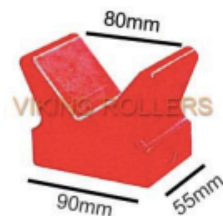

# BRIERLEY HOSE AND HANDLING

91399 = 3" Rubber V Block 12mm bore.

91400 = 4" Rubber V Block 15mm bore

91401 = Large Rubber V Block 12mm bore

91410 = 2" Poly V Block Red 12mm bore

91411 = 3" Poly V Block Red 14mm bore

91412 = 4" Poly V Block Red 14mm bore

91413 = Large Poly V Block Red 20mm bore