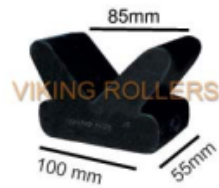

## V Block Rollers

# BRIERLEY HOSE AND HANDLING

91399 = 3" Rubber V Block 12mm bore.

91400 = 4" Rubber V Block 15mm bore

91401 = Large Rubber V Block 12mm bore

91410 = 2" Poly V Block Red 12mm bore

91411 = 3" Poly V Block Red 14mm bore

91412 = 4" Poly V Block Red 14mm bore

91413 = Large Poly V Block Red 20mm bore