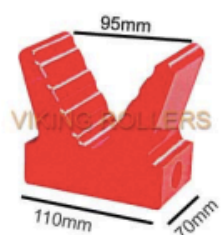

# BRIERLEY HOSE AND HANDLING

91399 = 3" Rubber V Block 12mm bore.

91400 = 4" Rubber V Block 15mm bore

91401 = Large Rubber V Block 12mm bore

91410 = 2" Poly V Block Red 12mm bore

91411 = 3" Poly V Block Red 14mm bore

91412 = 4" Poly V Block Red 14mm bore

91413 = Large Poly V Block Red 20mm bore